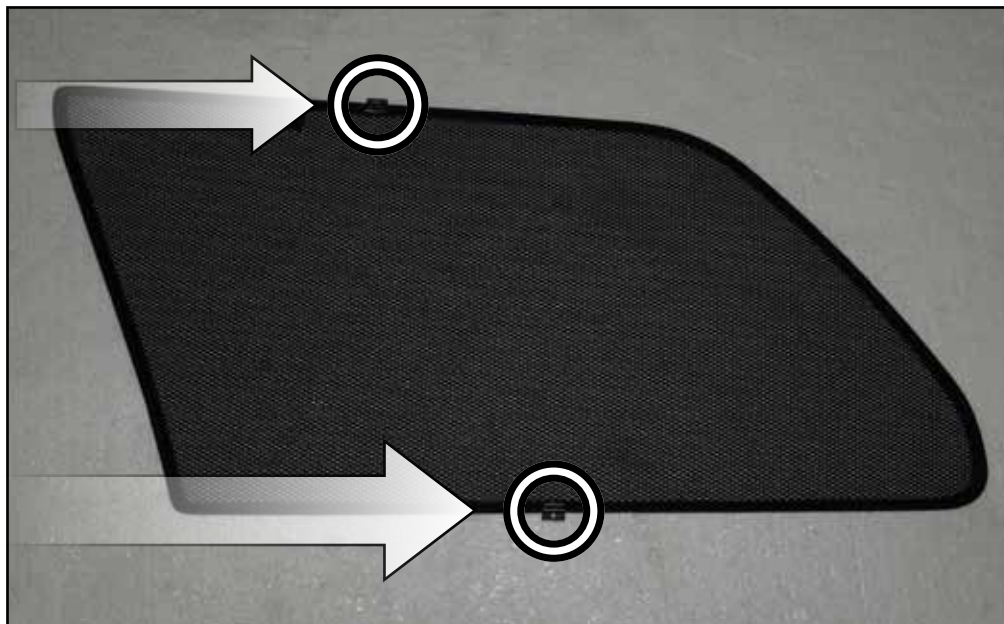

INSTALLATION INSTRUCTIONS

Volvo XC90

VOL-XC90-5-A

COMPONENTS

SHADES

FIXING CLIPS

SIDE SHADE INSTALLATION

X2

SIDE SHADE INSTALLATION

SIDE SHADE INSTALLATION

PORT/LOAD AREA SHADE INSTALLATION

PORT/LOAD AREA SHADE INSTALLATION

PORT/LOAD AREA SHADE INSTALLATION

REAR SHADE INSTALLATION

X2

REAR SHADE INSTALLATION