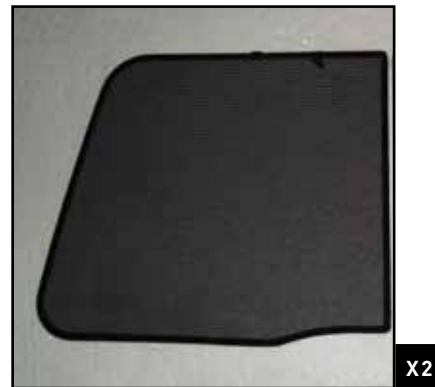

INSTALLATION INSTRUCTIONS

Volvo XC90

VOL-XC90-5-A

COMPONENTS

SHADES

FIXING CLIPS

SIDE SHADE INSTALLATION

X2