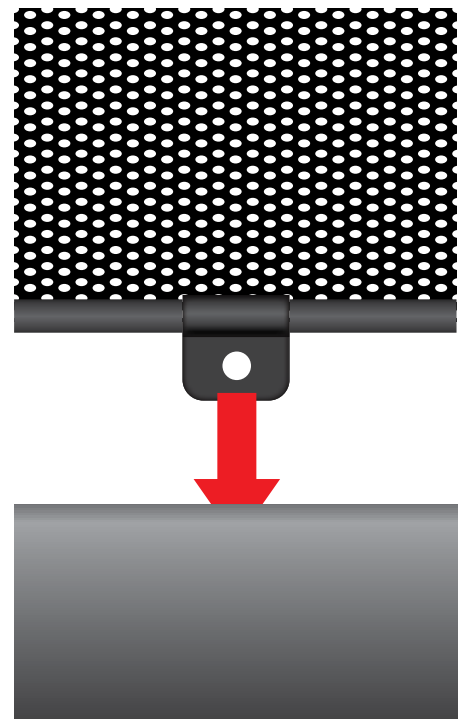

REAR SHADE INSTALLATION