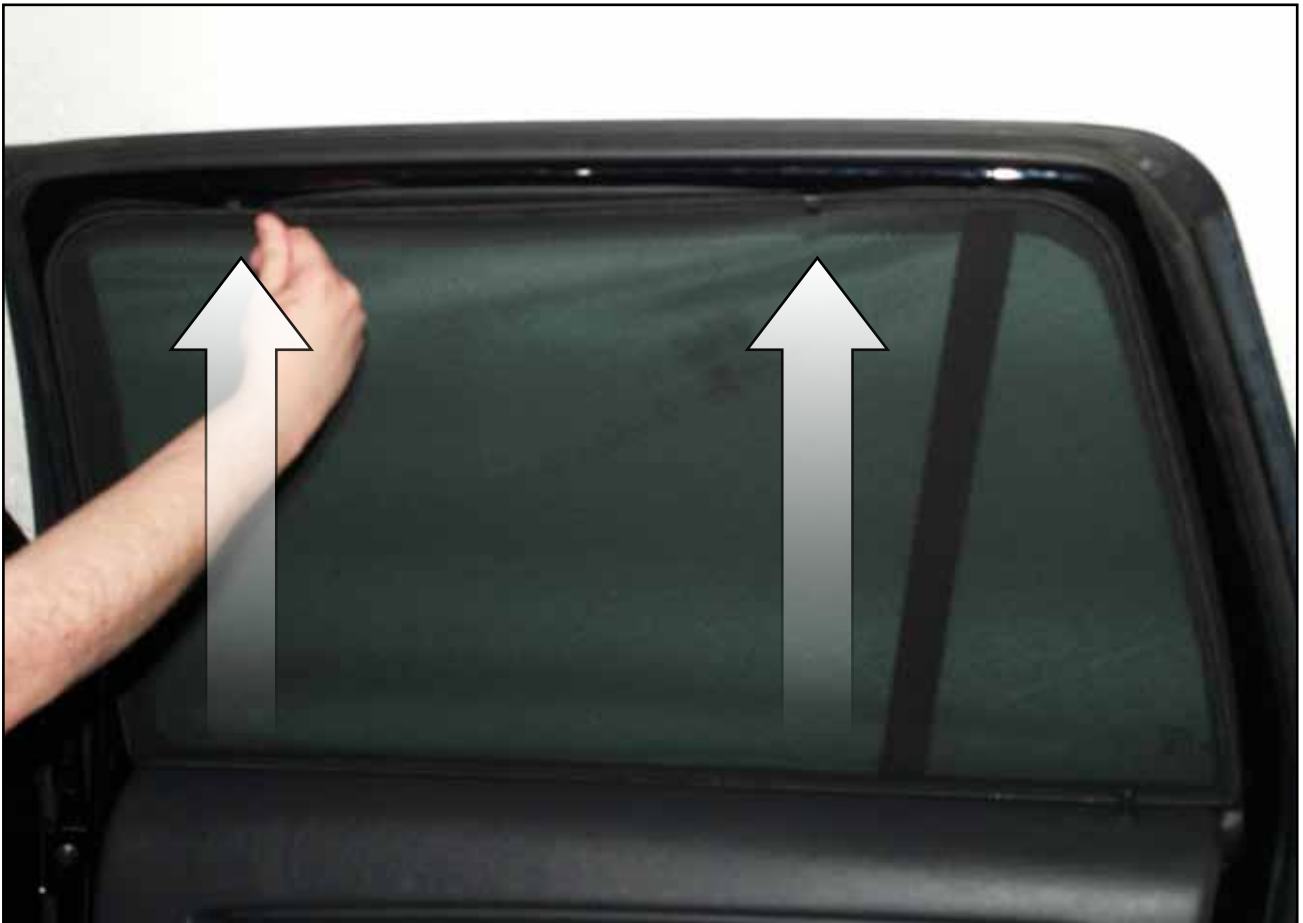

SIDE SHADE INSTALLATION