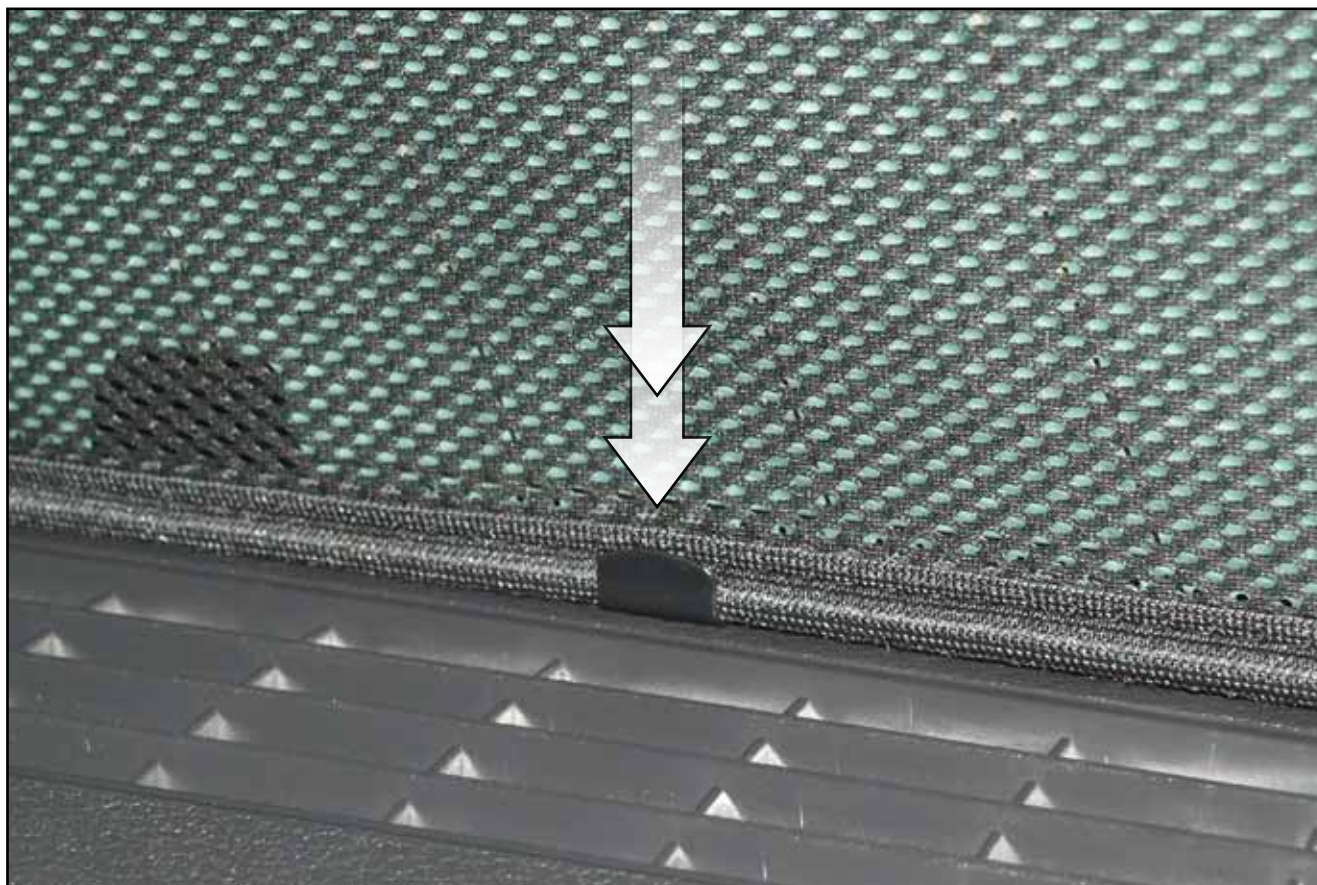

INSTALLATION INSTRUCTIONS

Volvo XC90

VOL-XC90-5-A

COMPONENTS

SHADES

FIXING CLIPS

SIDE SHADE INSTALLATION

X2

SIDE SHADE INSTALLATION

SIDE SHADE INSTALLATION

PORT/LOAD AREA SHADE INSTALLATION

PORT/LOAD AREA SHADE INSTALLATION

PORT/LOAD AREA SHADE INSTALLATION

REAR SHADE INSTALLATION

X2

REAR SHADE INSTALLATION