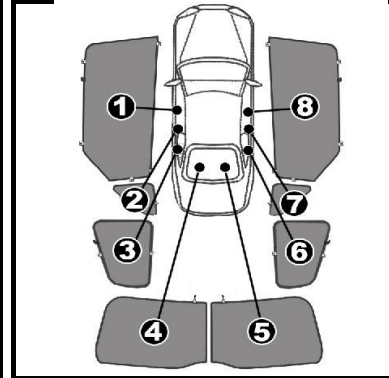

INSTALLATION INSTRUCTIONS

VOLVO V60 ESTATE

VOL-V60-E-A

COMPONENTS INCLUDED

SHADES

FIXING CLIPS

2nd SIDE SHADE INSTALLATION

②+⑦

②+⑦

QUARTER LIGHT SHADE INSTALLATION

REAR SHADE INSTALLATION

REAR SHADE INSTALLATION

The pictures shown are for illustration only and do not reflect the actual size or shape of the shades