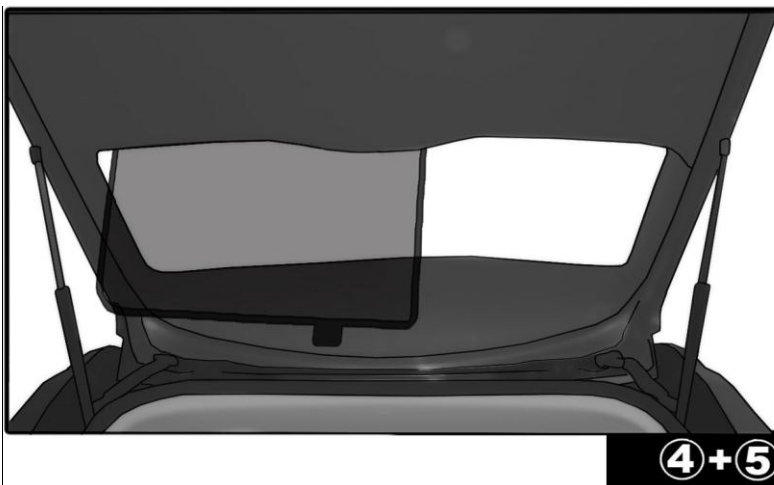

INSTALLATION INSTRUCTIONS

VOLVO V60 ESTATE

VOL-V60-E-A

COMPONENTS INCLUDED

SHADES

FIXING CLIPS

2nd SIDE SHADE INSTALLATION

②+⑦

②+⑦

QUARTER LIGHT SHADE INSTALLATION

REAR SHADE INSTALLATION

REAR SHADE INSTALLATION

The pictures shown are for illustration only and do not reflect the actual size or shape of the shades