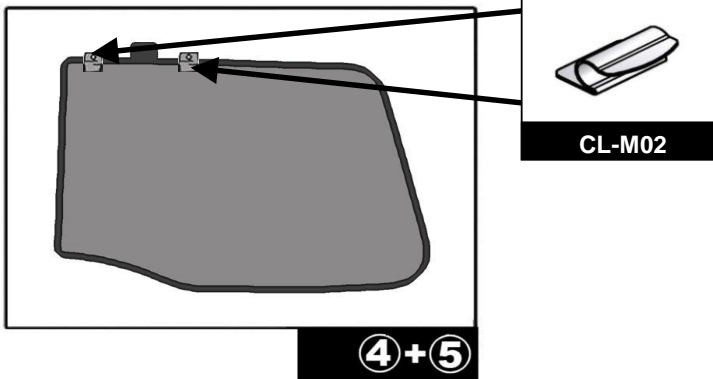

INSTALLATION INSTRUCTIONS

VOLVO V60 ESTATE

VOL-V60-E-A

COMPONENTS INCLUDED

SHADES

FIXING CLIPS

2nd SIDE SHADE INSTALLATION

②+⑦

②+⑦

QUARTER LIGHT SHADE INSTALLATION

REAR SHADE INSTALLATION

REAR SHADE INSTALLATION

The pictures shown are for illustration only and do not reflect the actual size or shape of the shades