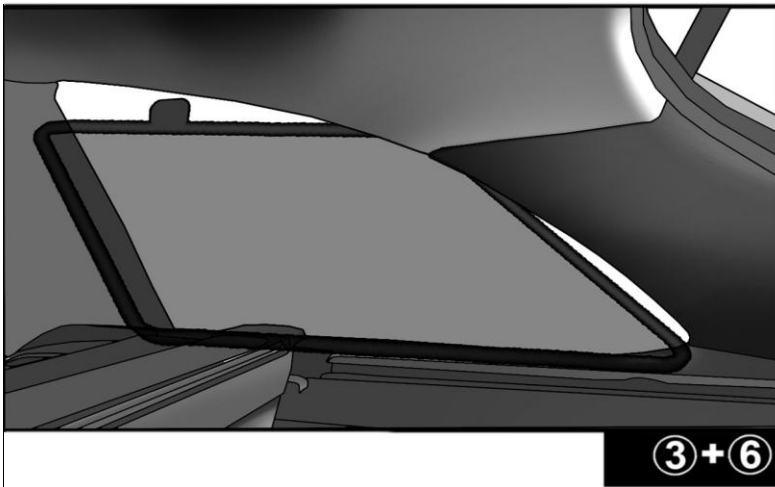

INSTALLATION INSTRUCTIONS

VOLVO V60 ESTATE

VOL-V60-E-A

COMPONENTS INCLUDED

SHADES

FIXING CLIPS

2nd SIDE SHADE INSTALLATION

②+⑦

②+⑦

QUARTER LIGHT SHADE INSTALLATION

REAR SHADE INSTALLATION

REAR SHADE INSTALLATION

The pictures shown are for illustration only and do not reflect the actual size or shape of the shades