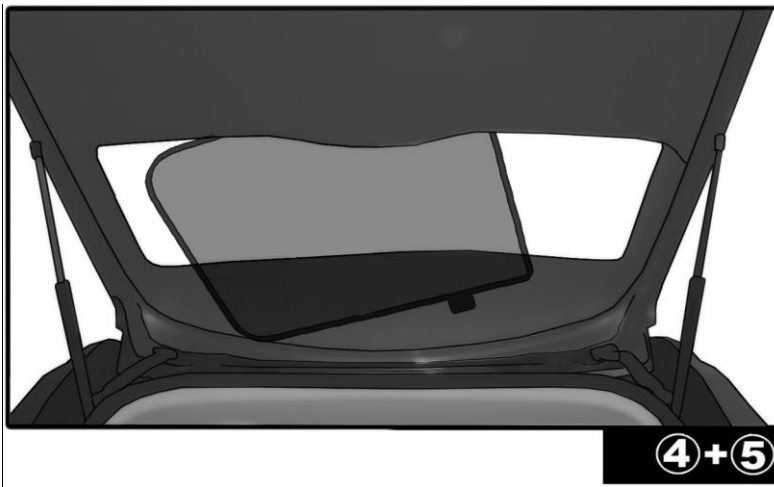

INSTALLATION INSTRUCTIONS

VOLVO V60 ESTATE

VOL-V60-E-A

COMPONENTS INCLUDED

SHADES

FIXING CLIPS

2nd SIDE SHADE INSTALLATION

②+⑦

②+⑦

QUARTER LIGHT SHADE INSTALLATION

REAR SHADE INSTALLATION

REAR SHADE INSTALLATION

The pictures shown are for illustration only and do not reflect the actual size or shape of the shades