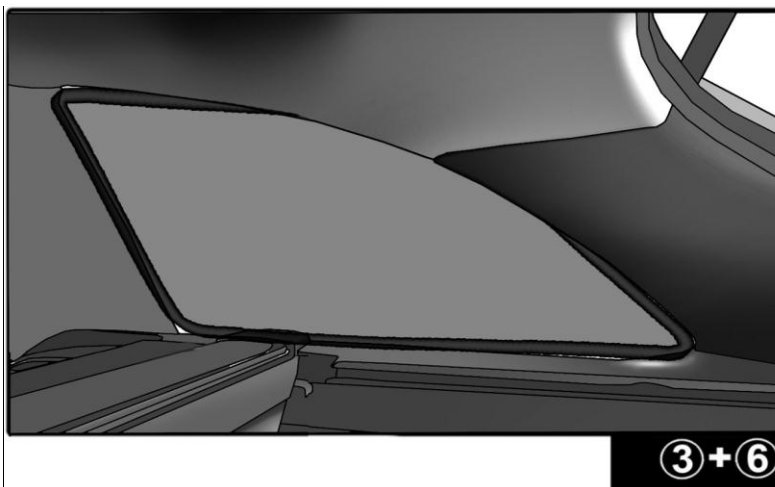

INSTALLATION INSTRUCTIONS

VOLVO V60 ESTATE

VOL-V60-E-A

COMPONENTS INCLUDED

SHADES

FIXING CLIPS

2nd SIDE SHADE INSTALLATION

②+⑦

②+⑦

QUARTER LIGHT SHADE INSTALLATION

REAR SHADE INSTALLATION

REAR SHADE INSTALLATION

The pictures shown are for illustration only and do not reflect the actual size or shape of the shades