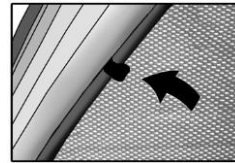

INSTALLATION INSTRUCTIONS

CITROEN C3 5 DOOR 2011-

CIT-C3-5-B

COMPONENTS INCLUDED

SHADES

FIXING CLIPS

SIDE SHADE INSTALLATION

QUARTER LIGHT SHADE INSTALLATION