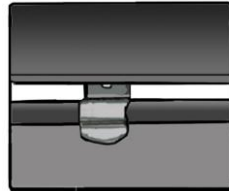

REAR SHADE INSTALLATION