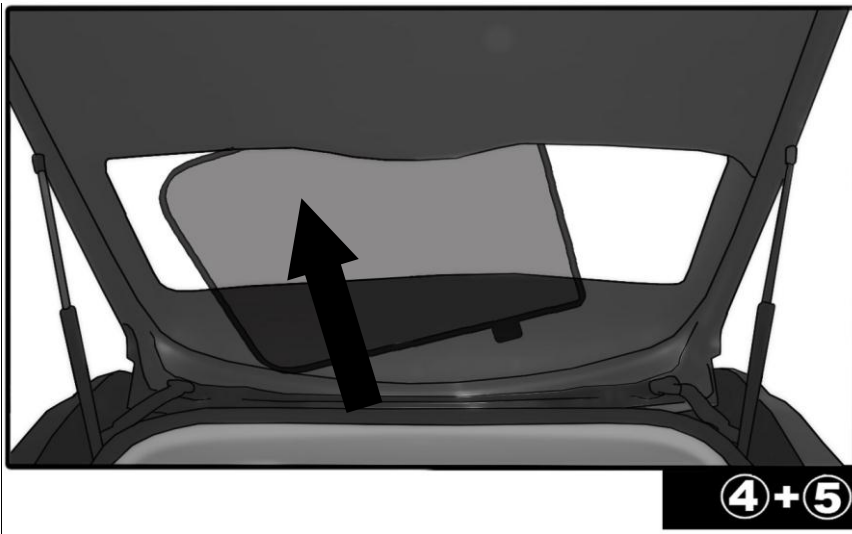

REAR SHADE INSTALLATION