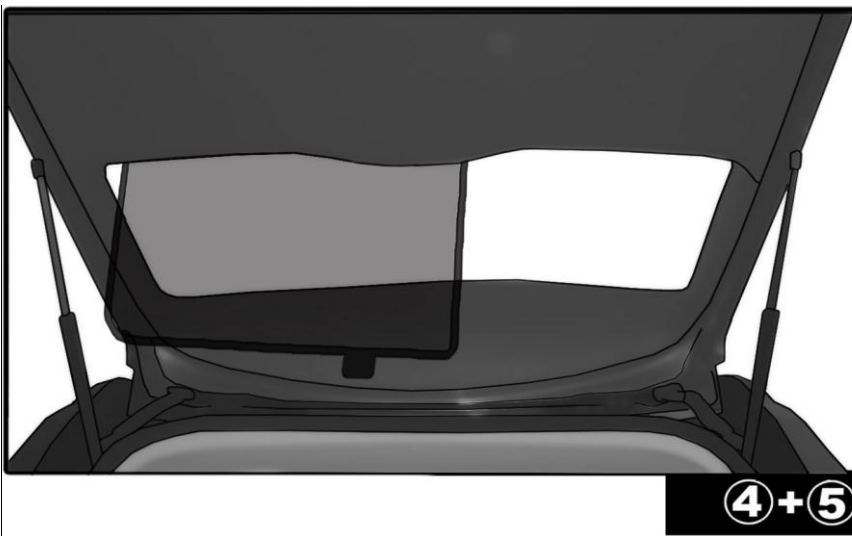

REAR SHADE INSTALLATION