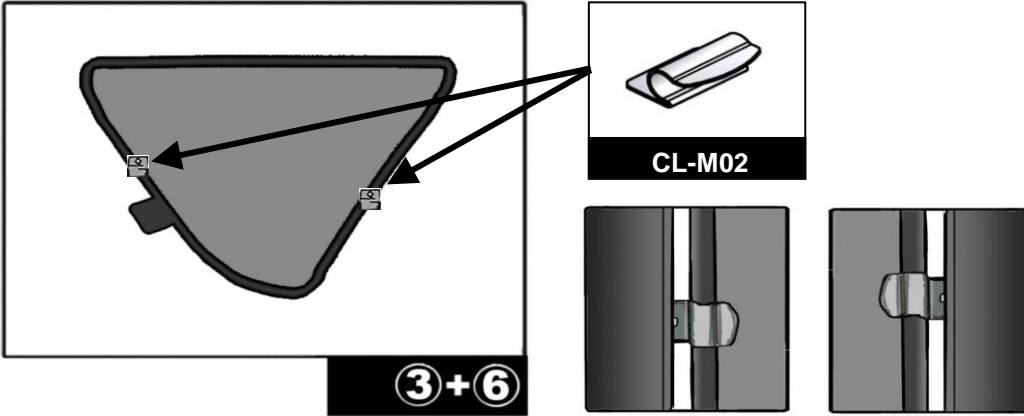

INSTALLATION INSTRUCTIONS

CITROEN C3 5 DOOR 2011-

CIT-C3-5-B

COMPONENTS INCLUDED

SHADES

FIXING CLIPS

SIDE SHADE INSTALLATION

QUARTER LIGHT SHADE INSTALLATION