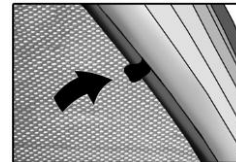

INSTALLATION INSTRUCTIONS

CITROEN C3 5 DOOR 2011-

CIT-C3-5-B

COMPONENTS INCLUDED

SHADES

FIXING CLIPS

SIDE SHADE INSTALLATION

QUARTER LIGHT SHADE INSTALLATION