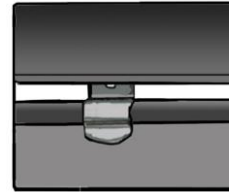

REAR SHADE INSTALLATION