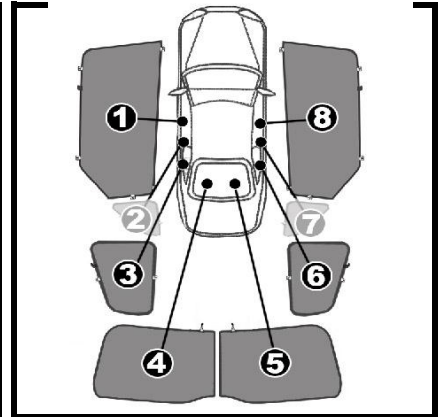

INSTALLATION INSTRUCTIONS

CITROEN C3 5 DOOR 2011-

CIT-C3-5-B

COMPONENTS INCLUDED

SHADES

FIXING CLIPS

SIDE SHADE INSTALLATION

QUARTER LIGHT SHADE INSTALLATION