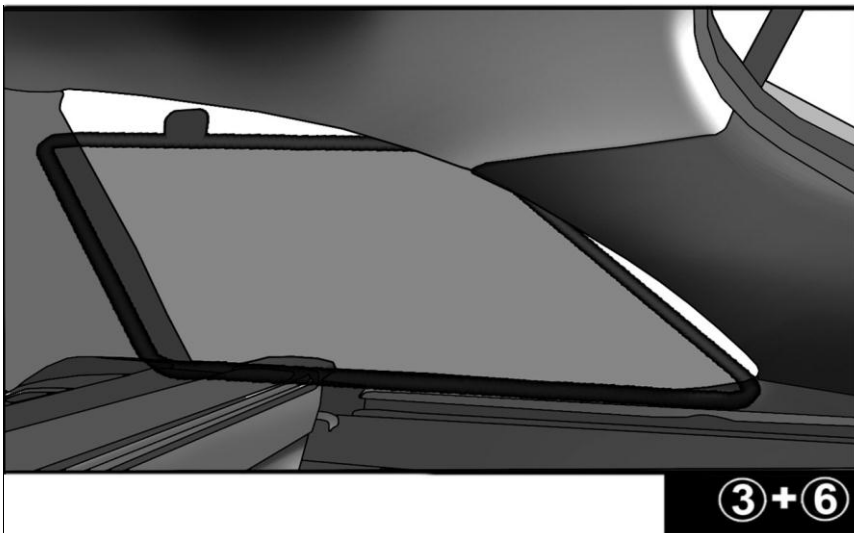

INSTALLATION INSTRUCTIONS

CITROEN C3 5 DOOR 2011-

CIT-C3-5-B

COMPONENTS INCLUDED

SHADES

FIXING CLIPS

SIDE SHADE INSTALLATION

QUARTER LIGHT SHADE INSTALLATION