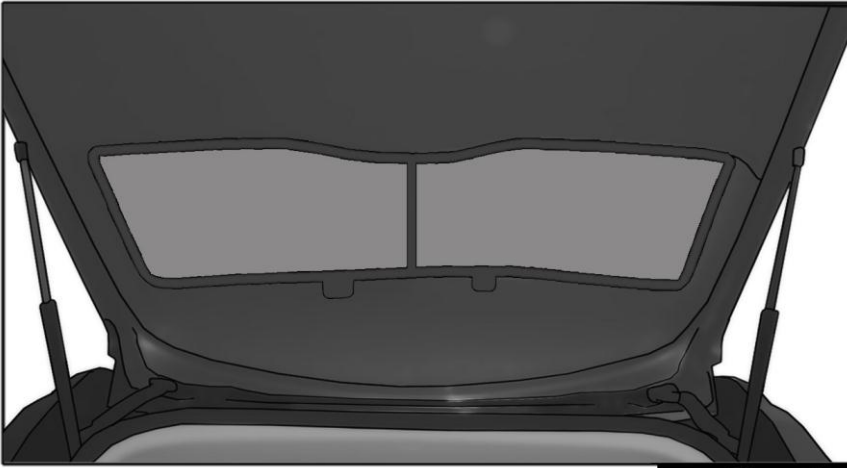

REAR SHADE INSTALLATION

④+⑤