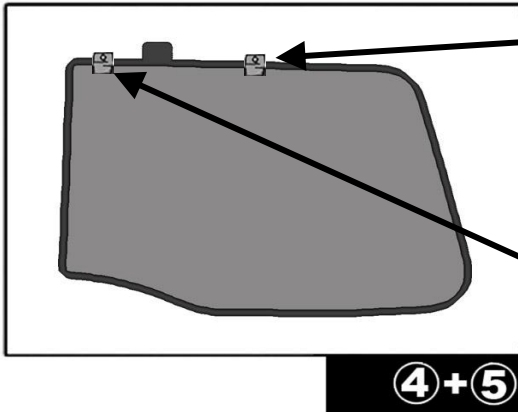

REAR SHADE INSTALLATION