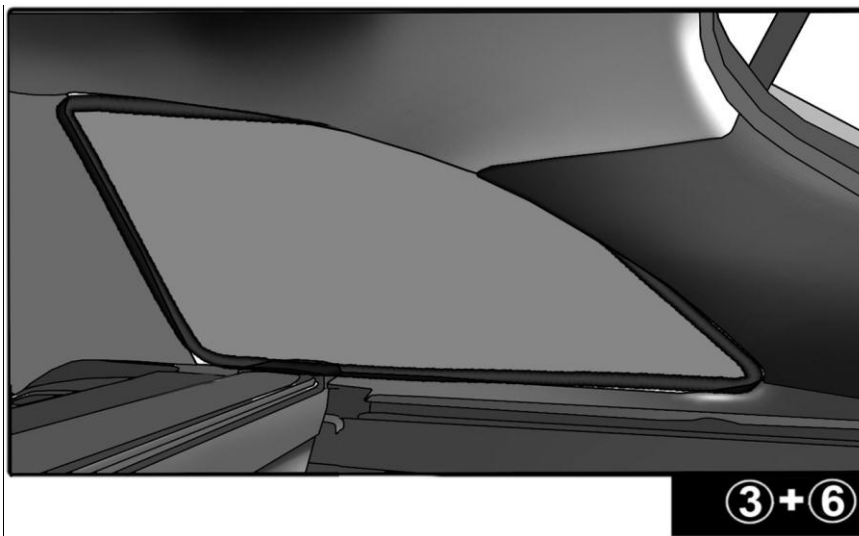

INSTALLATION INSTRUCTIONS

CITROEN C3 5 DOOR 2011-

CIT-C3-5-B

COMPONENTS INCLUDED

SHADES

FIXING CLIPS

SIDE SHADE INSTALLATION

QUARTER LIGHT SHADE INSTALLATION