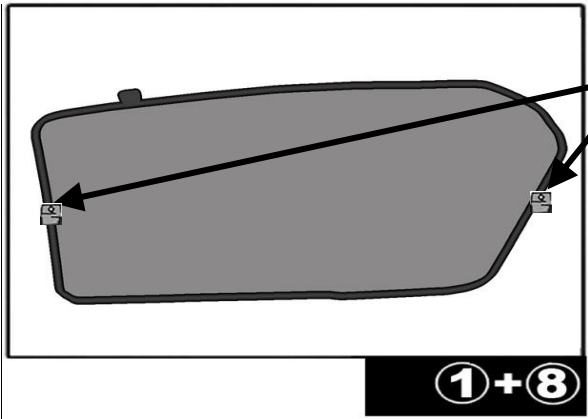

INSTALLATION INSTRUCTIONS

CITROEN C3 5 DOOR 2011-

CIT-C3-5-B

COMPONENTS INCLUDED

SHADES

FIXING CLIPS

SIDE SHADE INSTALLATION

QUARTER LIGHT SHADE INSTALLATION